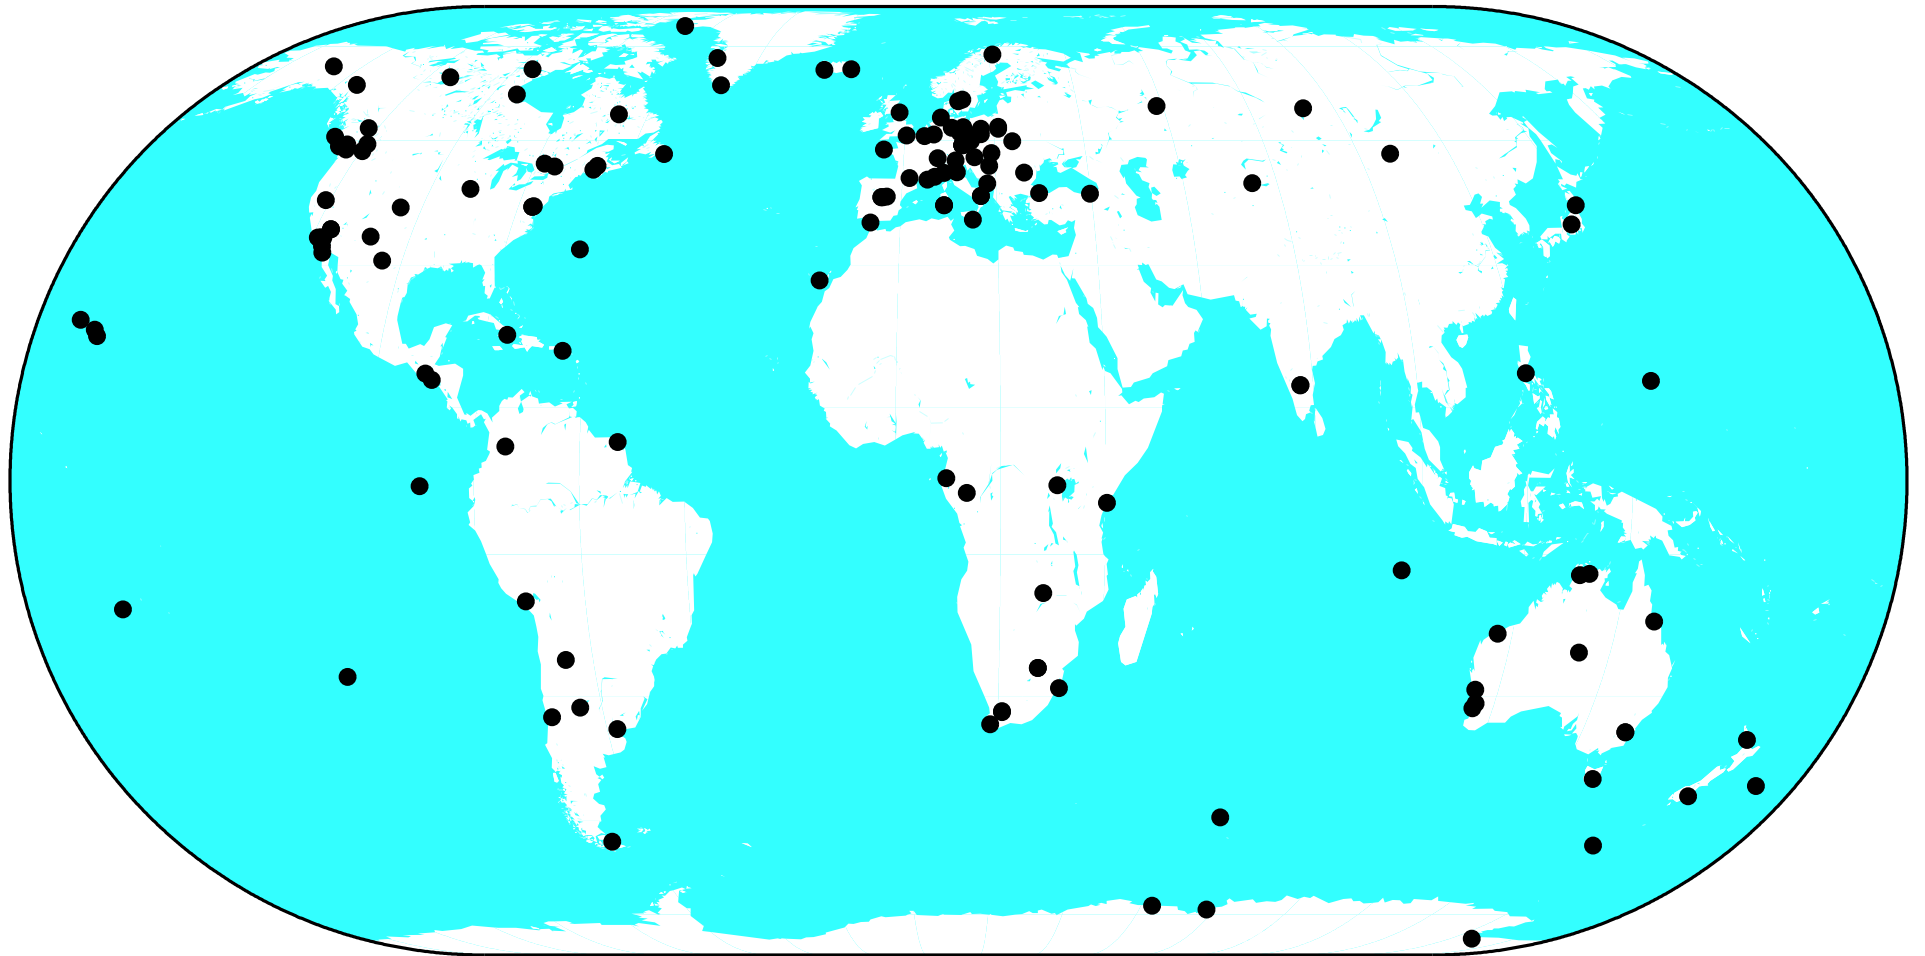

# International GPS Service Recently active hourly stations

GMT Jun 29 16:15:11 2003

<http://igs.cb.jpl.nasa.gov>